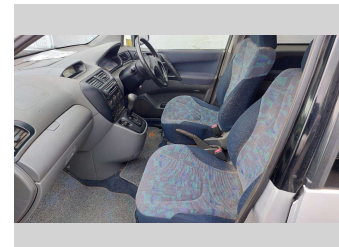

1998 Mitsubishi RVR GDI

Purchase Price **\$2,600**
Includes GST, Registration & Licensing

Finance may be available on this vehicle. Ask one of our friendly staff for more information.

Gain peace of mind with Mechanical Breakdown Insurance. **Ask us how.**

Top features

- » **Paint Fade/Clear Coa...
- » 4 Door Hatch
- » 4 Wheel Drive
- » ABS Braking
- » Alloy Wheels
- » Auto Headlights
- » Body Kit (Factory)
- » CD Player
- » Driving Lights
- » Dual Airbags
- » Electric Mirrors (Retr...
- » Electric Windows (Fron...
- » Immobilisor
- » Remote Central Locking
- » Roof Rails
- » Tinted Windows
- » Tiptronic Auto

Body Style
4 door, Station Wagon

Odometer
202,789 km

Engine
1830 cc, Internal Combustion

Fuel Type
Petrol

Transmission
Automatic, 4WD

Wheels
Custom Alloys

VIN
7A8CJ1K0703001860

Interior
Grey