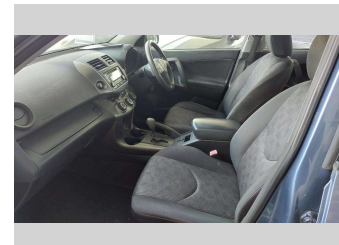

# 2012 Toyota RAV4 2.4P 4WD WAGON5 5A

**Purchase Price** **\$7,700**  
Includes GST, Registration & Licensing

Finance may be available on this vehicle. Ask one of our friendly staff for more information.