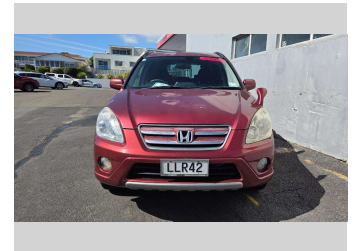

# 2006 Honda Crv

**Purchase Price** **\$4,850**  
Includes GST, Registration & Licensing

Finance may be available on this vehicle. Ask one of our friendly staff for more information.

Gain peace of mind with Mechanical Breakdown Insurance. **Ask us how.**

Body Style  
**5 door, Station Wagon**

Odometer  
**129,956 km**

Engine  
**2350 cc, Internal Combustion**

Fuel Type  
**Petrol**

Transmission  
**Automatic**

Wheels  
**Factory Alloys**

VIN  
**7AT08G7HX18101677**