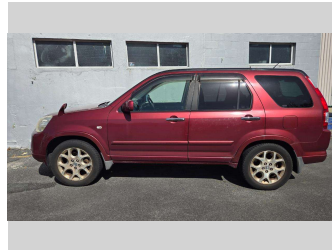

# 2006 Honda Crv

**Purchase Price** **\$4,850**  
Includes GST, Registration & Licensing

Finance may be available on this vehicle. Ask one of our friendly staff for more information.

Gain peace of mind with Mechanical Breakdown Insurance. **Ask us how.**

Body Style  
**5 door, Station Wagon**

Odometer  
**129,956 km**

Engine  
**2350 cc, Internal Combustion**

Fuel Type  
**Petrol**

Transmission  
**Automatic**

Wheels  
**Factory Alloys**

VIN  
**7AT08G7HX18101677**