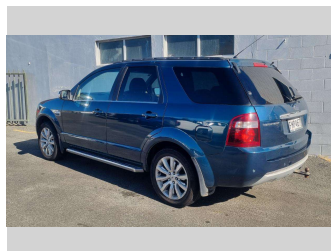

2010 Ford Territory GHIA AWD

Purchase Price **\$3,850**
Includes GST, Registration & Licensing

Finance may be available on this vehicle. Ask one of our friendly staff for more information.

Gain peace of mind with Mechanical Breakdown Insurance. **Ask us how.**

Body Style
5 door, Station Wagon

Odometer
232,583 km

Engine
3984 cc, Internal Combustion

Fuel Type
Petrol

Transmission
Automatic, 4WD

Wheels
Factory Alloys

VIN
6FPAAAJGATAM40513

Interior
Black

Safety

Based on 2025 UCSR rating for 04-10 models

Reg No.
FMP467

Ext Colour
Green

History
NZ New, 5 owners

Seats
7 seats, Leather

CO2 Emissions
☆☆☆☆☆☆
346 grams/km

Energy Economy
☆☆☆☆☆☆