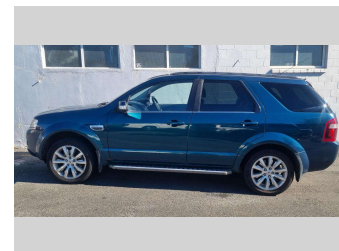

2010 Ford Territory GHIA AWD

Purchase Price **\$3,850**
Includes GST, Registration & Licensing

Finance may be available on this vehicle. Ask one of our friendly staff for more information.

Gain peace of mind with Mechanical Breakdown Insurance. **Ask us how.**

Body Style
5 door, Station Wagon

Odometer
232,583 km

Engine
3984 cc, Internal Combustion

Fuel Type
Petrol

Transmission
Automatic, 4WD

Wheels
Factory Alloys

VIN
6FPAAAJGATAM40513

Interior
Black

Safety

Based on 2025 UCSR rating for 04-10 models

Reg No.
FMP467

Ext Colour
Green

History
NZ New, 5 owners

Seats
7 seats, Leather

CO2 Emissions
☆☆☆☆☆☆
346 grams/km

Energy Economy
☆☆☆☆☆☆