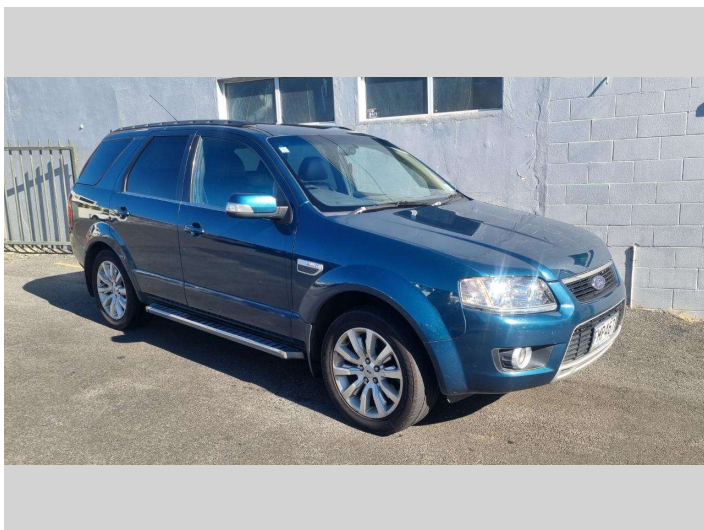

2010 Ford Territory GHIA AWD

Purchase Price **\$3,850**
Includes GST, Registration & Licensing

Finance may be available on this vehicle. Ask one of our friendly staff for more information.

Gain peace of mind with Mechanical Breakdown Insurance. **Ask us how.**

Body Style
5 door, Station Wagon

Odometer
232,583 km

Engine
3984 cc, Internal Combustion

Fuel Type
Petrol

Transmission
Automatic, 4WD

Wheels
Factory Alloys

VIN
6FPAAAJGATAM40513

Interior
Black

Safety

Based on 2025 UCSR rating for 04-10 models

Reg No.
FMP467

Ext Colour
Green

History
NZ New, 5 owners

Seats
7 seats, Leather

CO2 Emissions
☆☆☆☆☆☆
346 grams/km

Energy Economy
☆☆☆☆☆☆