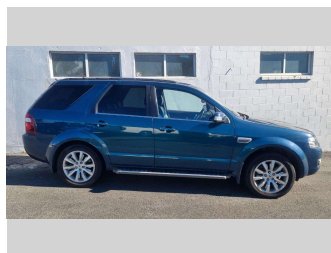

2010 Ford Territory GHIA AWD

Purchase Price **\$3,850**
Includes GST, Registration & Licensing

Finance may be available on this vehicle. Ask one of our friendly staff for more information.

Gain peace of mind with Mechanical Breakdown Insurance. **Ask us how.**

Body Style
5 door, Station Wagon

Odometer
232,583 km

Engine
3984 cc, Internal Combustion

Fuel Type
Petrol

Transmission
Automatic, 4WD

Wheels
Factory Alloys

VIN
6FPAAAJGATAM40513

Interior
Black

Safety

Based on 2025 UCSR rating for 04-10 models

Reg No.
FMP467

Ext Colour
Green

History
NZ New, 5 owners

Seats
7 seats, Leather

CO2 Emissions
☆☆☆☆☆☆
346 grams/km

Energy Economy
☆☆☆☆☆☆