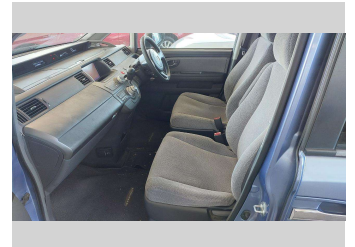

2005 Honda StepWagon 8 Seater

Purchase Price

\$3,900

Includes GST, Registration & Licensing

Finance may be available on this vehicle. Ask one of our friendly staff for more information.

better

Gain peace of mind with Mechanical Breakdown Insurance. **Ask us how.**

JANSSEN
INSURANCE

Top features

- » 2WD
- » 5 Door
- » 8 Seater
- » ABS Braking
- » Alloy Wheels
- » Automatic
- » CD Player
- » Dual Airbags
- » Electric Mirrors (Retr...)
- » Electric Windows
- » Power Sliding Rear Doo...
- » Rear Ventilation
- » Remote Central Locking
- » Reversing Camera
- » Steering Wheel Control...
- » Tinted Windows
- » VTEC