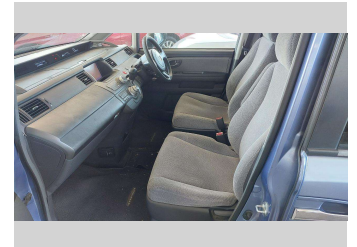

2005 Honda StepWagon 8 Seater

Purchase Price

\$3,500

Includes GST, Registration & Licensing

Finance may be available on this vehicle. Ask one of our friendly staff for more information.

better

Gain peace of mind with Mechanical Breakdown Insurance. **Ask us how.**

JANSSEN
INSURANCE

Top features

- » 2WD
- » 5 Door
- » 8 Seater
- » ABS Braking
- » Alloy Wheels
- » Automatic
- » CD Player
- » Dual Airbags
- » Electric Mirrors (Retr...
- » Electric Windows
- » Power Sliding Rear Doo...
- » Rear Ventilation
- » Remote Central Locking
- » Reversing Camera
- » Steering Wheel Control...
- » Tinted Windows
- » VTEC