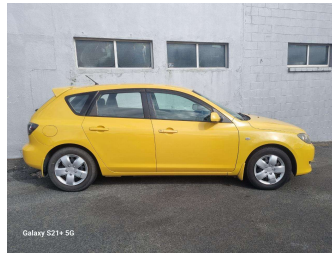

2004 Mazda Axela 5 SPEED HATCH

Purchase Price **\$3,950**
Includes GST, Registration & Licensing

Finance may be available on this vehicle. Ask one of our friendly staff for more information.

Gain peace of mind with Mechanical Breakdown Insurance. **Ask us how.**

Top features

- » **Paint Fade/Clear Coa...
- » 5 Door Hatch
- » 5 Speed Manual
- » Air Bags
- » Air Conditioning
- » Central Locking
- » Electric Mirrors (Retr...
- » Electric Windows
- » Power Steering
- » Stereo With Aux

Body Style
Hatchback

Odometer
268,159 km

Engine
1490 cc, Internal Combustion

Fuel Type
Petrol

Transmission
5-Speed Manual, Front Wheel

Wheels
-

VIN
7A8C13J0709112253

Interior
Grey, Cloth

Safety

Based on 2025 UCSR rating for 03-09 models

Reg No.
FEH112

Ext Colour
YELLOW

History
Ex-Overseas

Seats
5 seats, Cloth

CO2 Emissions
★★★★☆
168 grams/km

Energy Economy
★★☆☆☆