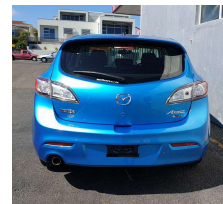

2009 MAZDA AXELA SPORTS 20

VEHICLE INFORMATION

Cash Price

Includes GST

\$12,995

+ on-road-costs

Body

HATCH

Reg No.

-

Odometer

92,572 km

Ext Colour

Blue

Engine

2000 cc